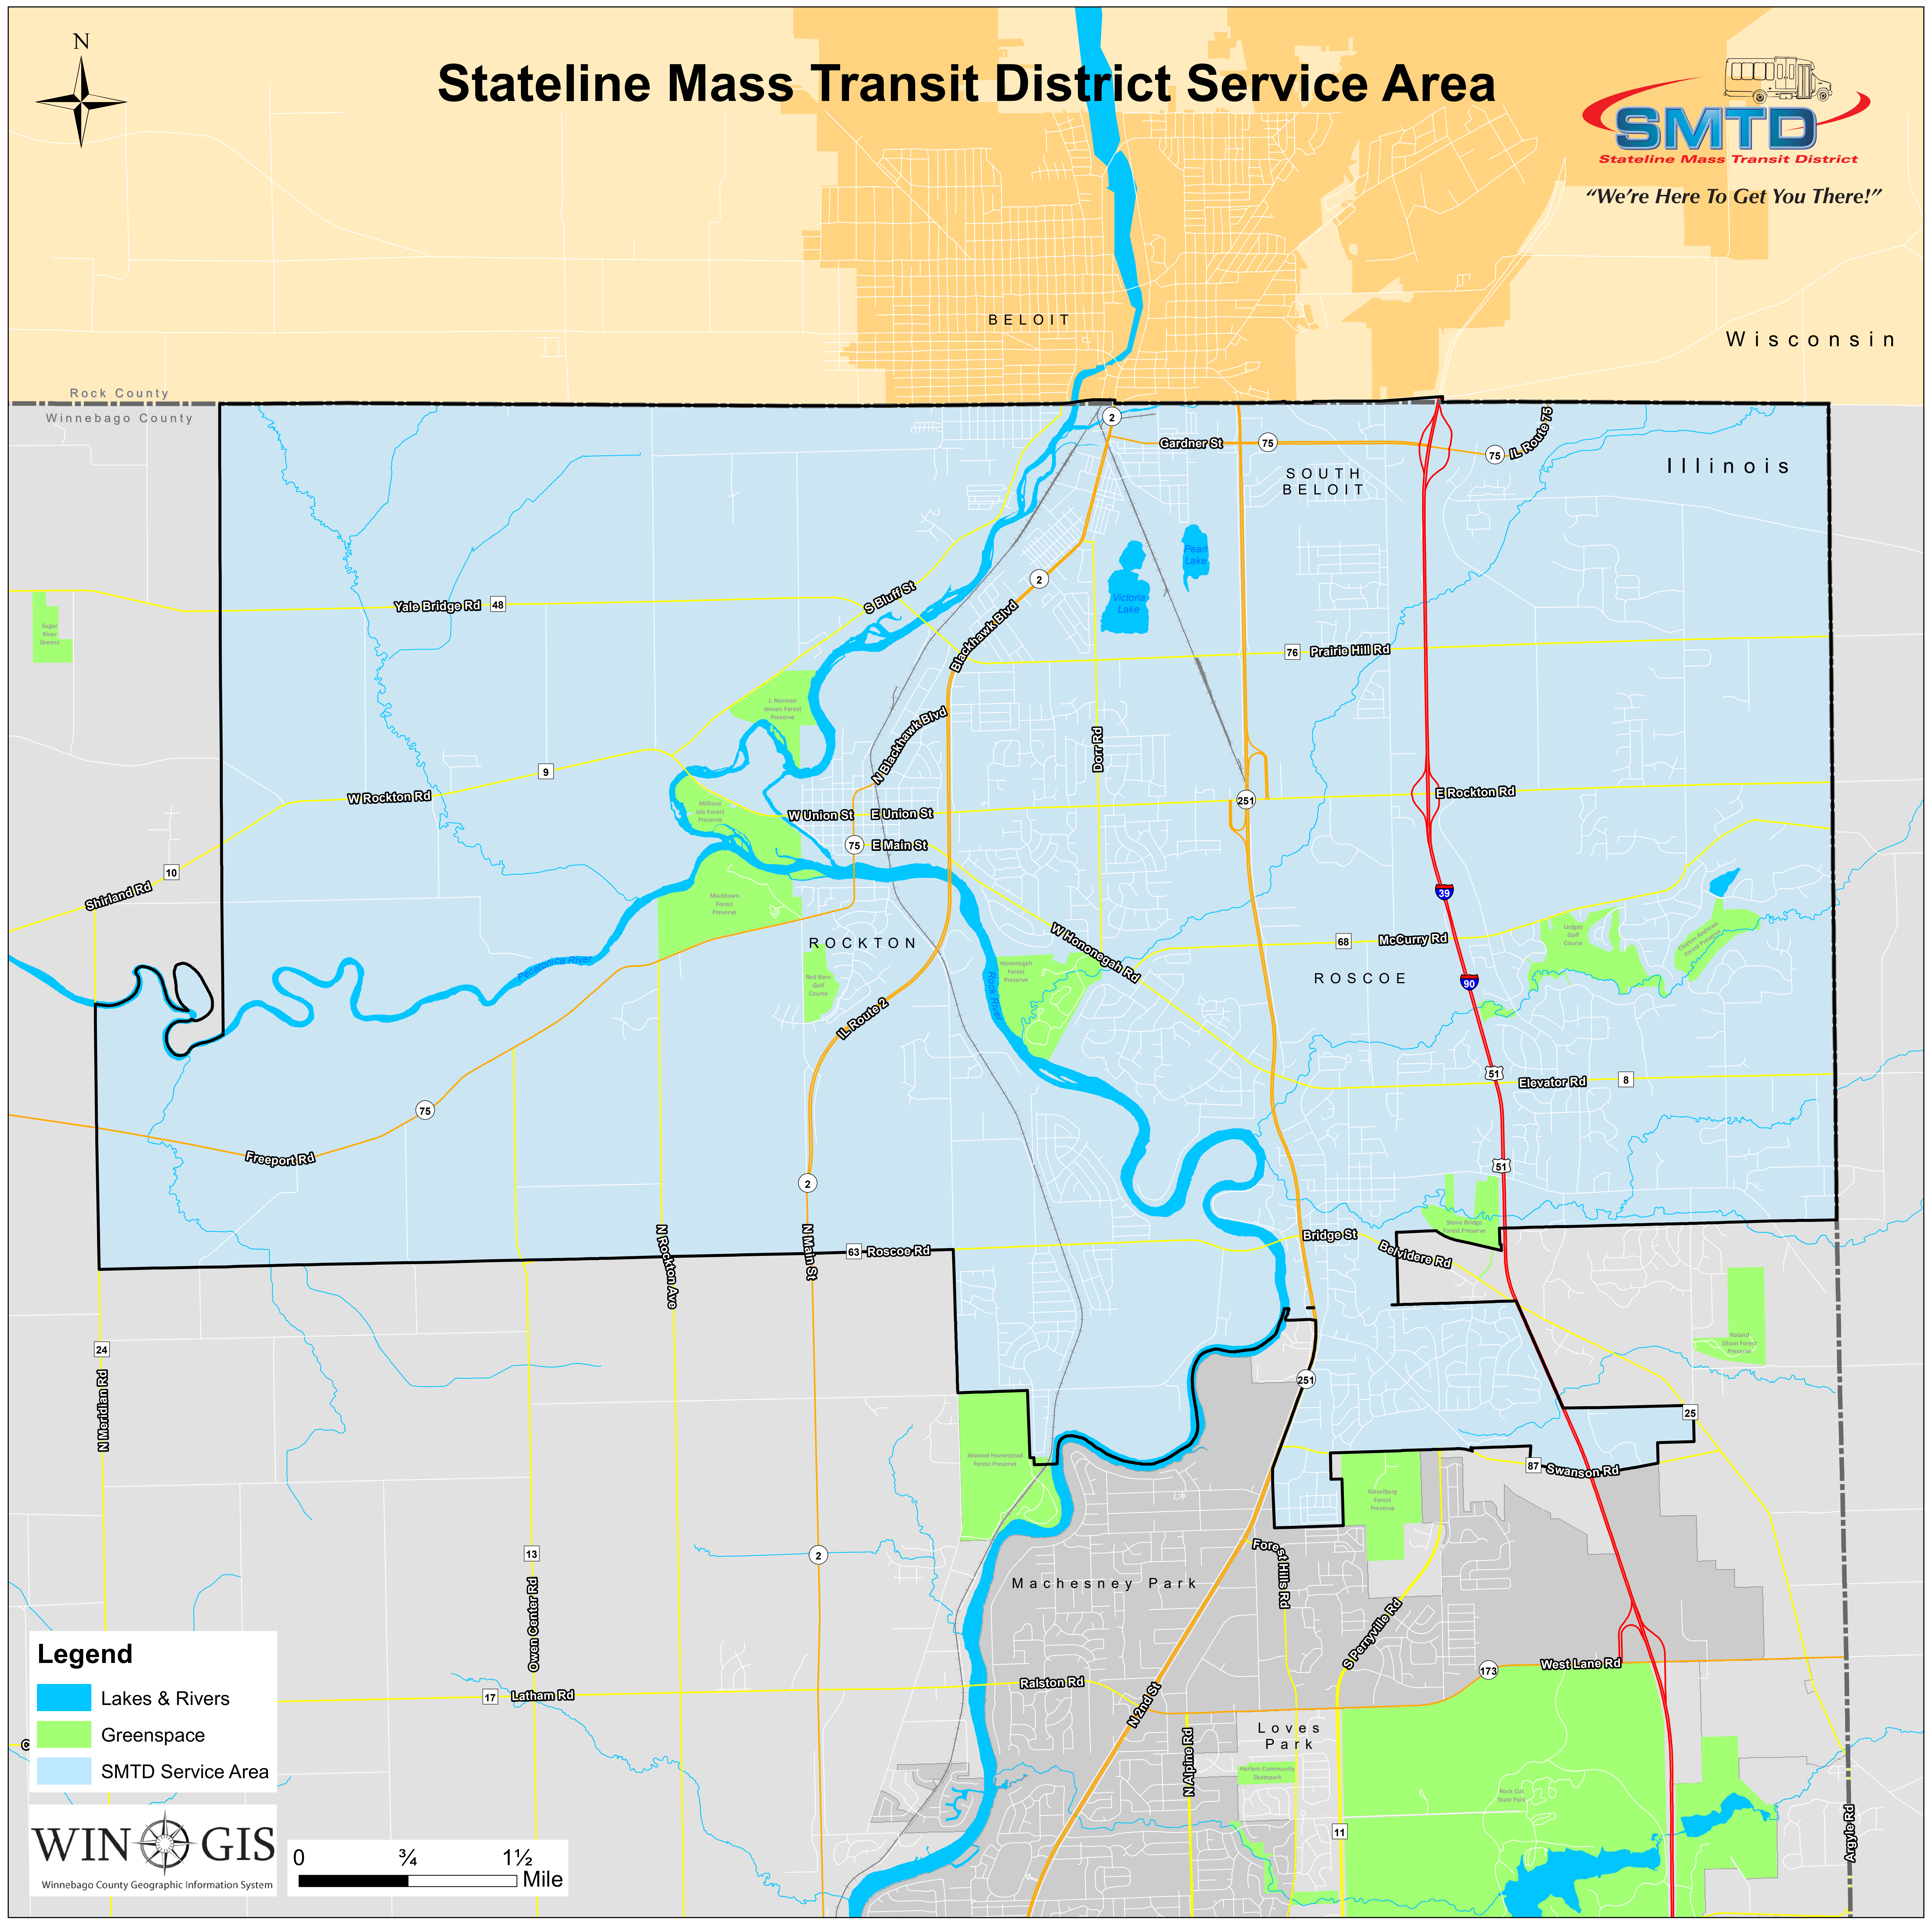

Stateline Mass Transit District Service Area

Rock County
Winnebago County

Wisconsin

Illinois

BELOIT

SOUTH
BELOIT

ROCKTON

ROSCOE

Machesney Park

Loves
Park

Legend

- Lakes & Rivers
- Greenspace
- SMTD Service Area

WIN GIS
Winnebago County Geographic Information System